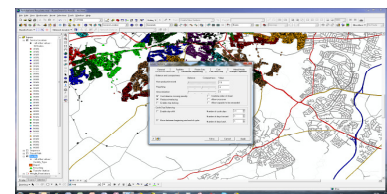

RouteSmart maximises efficiency through enhanced route planning resulting in reductions in hours walked, routes required, fleet size, mileage, planning time and human resource, more balanced routes/rounds, more accurate ETAs and enhanced management information.

Achilles UVDB is used by over 1000 buyers from over 40 UK utilities companies to find suitably qualified suppliers. Achilles works to ensure suppliers' information is accurate via data validation, and desktop and physical audits. Several buying organisations also use the community as an approved mechanism for tendering for contracts above and below EU threshold contracts – streamlining the procurement process.

Alan Paget, Sales & Marketing Director at ISL says “The UVDB is an excellent vehicle via which ISL can engage with utility companies who would like to hear of our recent success in this market.”

Tom Grand, Regional Director for Achilles in the UK and Ireland, said: “By joining the biggest utilities supply chain risk management community in the UK, Integrated Skills Ltd has put itself in the best position to be considered for work with UK utility buyers.”